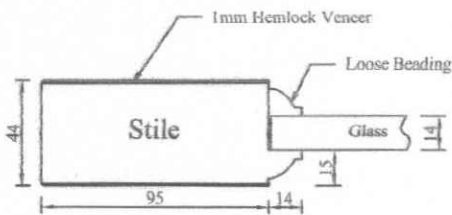

44mm External Hemlock Door
For LPD - (Hemlock)

2XGG
SR 22-H

Cross Section A-A
Scale 1:5

95	1981	78"
95	2032	80"
1008		
1059		
152		
152		
555		
555		
171		
171		

Hi Andy/ Sally/ Gordon,

- 1) Drawing beside is the new door sizes of 2XGG in PO 210693.
- 2) The previous confirmed size was only 78"x33".
- 3) Please advise.
- 4) If ok, please sign back for confirmation.

Thank you

Rgds
Boon Ping

A. Watson

*	95	420	95	610	78" x 24"
*	95	496	95	686	78" x 27"
*	95	572	95	762	78" x 30"
*	95	623	95	813	80" x 32"
	95	648	95	838	78" x 33"

Remarks:

1. Draw to scale for 838 x 1981mm (78"x33").
2. Unit in mm.
3. All dimensions do not include 14mm profile.